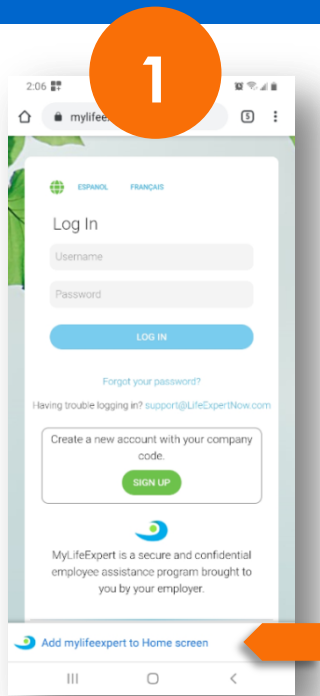

4 EASY STEPS to download MyLifeExpert to your Android.

Visit [MyLifeExpert.com](https://mylifeexpert.com) in Chrome or scan QR code

Click the 'Add' button on the pop-up

Or select - **Add to Home Screen** in the menu

Wait a few seconds to download. You're now ready to enjoy [MyLifeExpert](https://mylifeexpert.com)

What is a PWA -Progressive Web App?

A **PWA** is a mobile app that you download from a web browser on a mobile device. If you have ever seen an '**Add to Home Screen**' banner pop-up while browsing a website on your phone, and when you click the button, it installs itself on your home screen.

After the install, you can use the app icon on your phone or tablet and browse the same site you were accessing in your browser, but now it looks and feels like a native app, and you didn't have to visit an app store to get it.