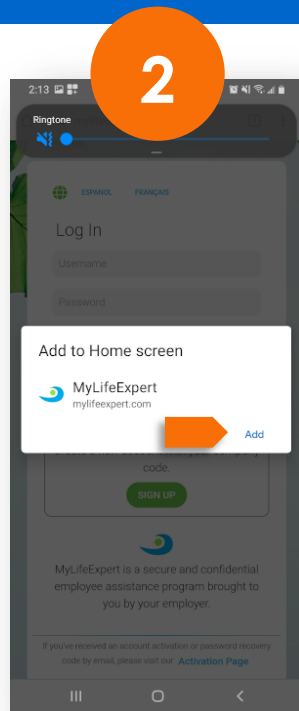

4 EASY STEPS to download MyLifeExpert to your Android.

Visit [MyLifeExpert.com](https://mylifeexpert.com) in Chrome or scan QR code

Click the 'Add' button on the pop-up

Or select - **Add to Home Screen** in the menu

Wait a few seconds to download. You're now ready to enjoy [MyLifeExpert](https://mylifeexpert.com)

What is a PWA -Progressive Web App?

A **PWA** is a mobile app that you download from a web browser on a mobile device. If you have ever seen an '**Add to Home Screen**' banner pop-up while browsing a website on your phone, and when you click the button, it installs itself on your home screen.

After the install, you can use the app icon on your phone or tablet and browse the same site you were accessing in your browser, but now it looks and feels like a native app, and you didn't have to visit an app store to get it.