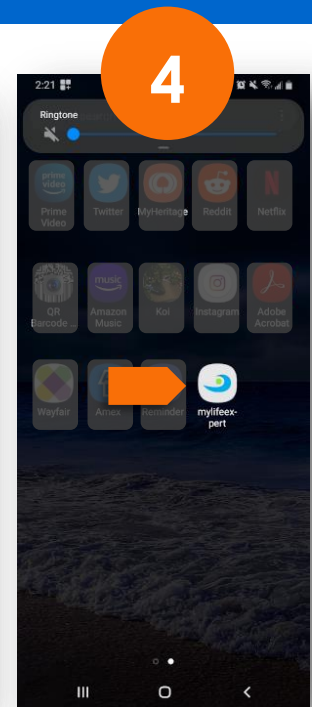

4 EASY STEPS to download MyLifeExpert to your Android.

Visit [MyLifeExpert.com](https://mylifeexpert.com) in Chrome or scan QR code

Click the 'Add' button on the pop-up

Or select - **Add to Home Screen** in the menu

Wait a few seconds to download. You're now ready to enjoy [MyLifeExpert](https://mylifeexpert.com)

What is a PWA -Progressive Web App?

A **PWA** is a mobile app that you download from a web browser on a mobile device. If you have ever seen an '**Add to Home Screen**' banner pop-up while browsing a website on your phone, and when you click the button, it installs itself on your home screen.

After the install, you can use the app icon on your phone or tablet and browse the same site you were accessing in your browser, but now it looks and feels like a native app, and you didn't have to visit an app store to get it.