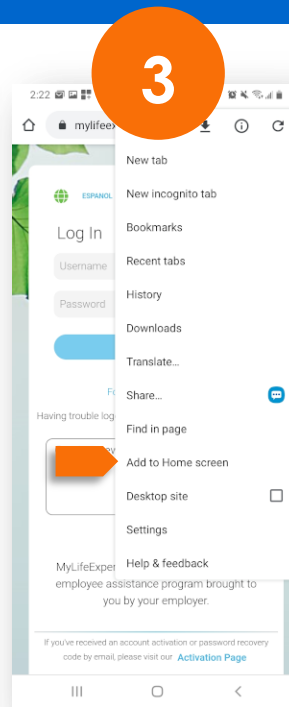

4 EASY STEPS to download MyLifeExpert to your Android.

Visit [MyLifeExpert.com](https://mylifeexpert.com) in Chrome or scan QR code

Click the 'Add' button on the pop-up

Or select - **Add to Home Screen** in the menu

Wait a few seconds to download. You're now ready to enjoy [MyLifeExpert](https://mylifeexpert.com)

What is a PWA -Progressive Web App?

A **PWA** is a mobile app that you download from a web browser on a mobile device. If you have ever seen an '**Add to Home Screen**' banner pop-up while browsing a website on your phone, and when you click the button, it installs itself on your home screen.

After the install, you can use the app icon on your phone or tablet and browse the same site you were accessing in your browser, but now it looks and feels like a native app, and you didn't have to visit an app store to get it.